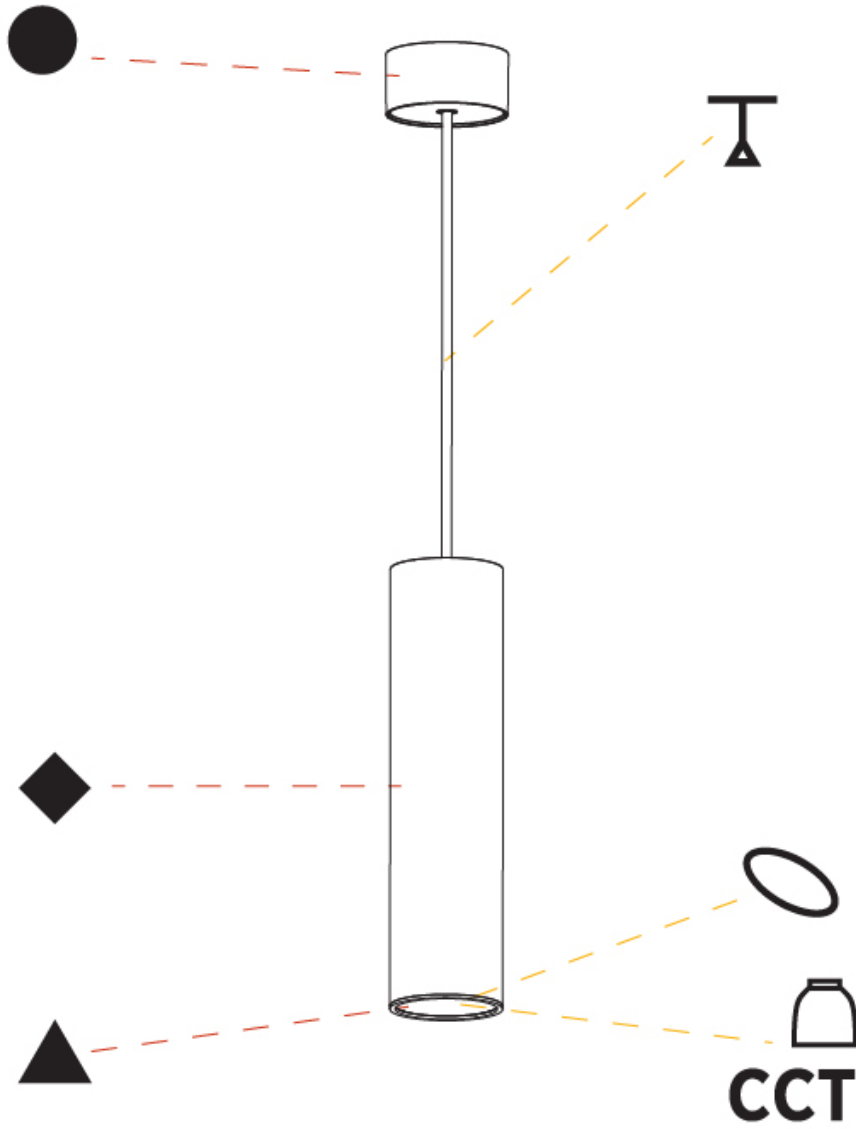

HANGOVER MONOPOINT SURFACE CANOPY SUSPENSION

A300167-

PROJECT
TYPE
SPECIFIER
QUANTITY
DATE